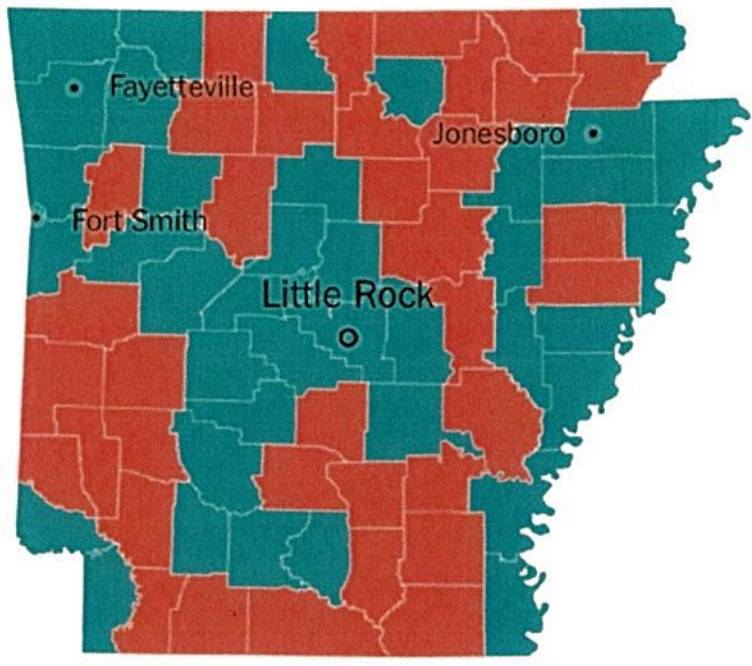

Eight Zones for Dispensary Licenses

	Zone #1	Zone #2	Zone #3	Zone #4	Zone #5	Zone #6	Zone #7	Zone #8	Total Dispensaries	Average Population per dispensary
Population*	518,620	190,585	436,564	361,162	782,482	198,593	230,684	259,514		
Proposed Dispensaries	6	2	5	4	8	2	2	3	32	
Dispensaries by population	86,437	95,293	87,313	90,291	97,810	99,297	115,342	86,505		94,786

*2010 Census data from Indexmundi.com

●●●● AT&T LTE

9:28 AM
nytimes.com

📶 77% 🔋

President Senate House Exit Polls More ▾

LEADER
For Against

Vote by county	For	Against
Pulaski	92,529	62,487
Benton	50,611	43,815
Washington	45,236	31,252
Saline	26,295	24,870
Faulkner	25,083	21,508
Sebastian	24,307	19,254
Garland	21,324	18,835
Craighead	17,276	17,160
White	12,448	14,703
Lonoke	14,241	12,482
Jefferson	14,250	11,013

	President	Senate	House	Exit Polls	More ▾
Sharp				3,492	3,614
Hempstead				3,277	3,566
Madison				3,498	3,270
Cross				3,332	3,399
Franklin				3,344	3,371
Phillips				3,738	2,899
Marion				3,433	3,199
Drew				3,118	3,347
Yell				3,207	3,133
Randolph				2,885	3,385
Arkansas				2,821	3,262
Poinsett				3,726	2,255
Lawrence				2,627	2,982
Stone				2,564	2,893
Izard				2,699	2,632
Little River				2,580	2,543
Jackson				2,628	2,440
Clay				2,551	2,487
Howard				1,994	2,592
Fulton				2,246	2,338
Sevier				1,971	2,443
Perry				2,218	1,919
Desha				2,209	1,900

[- Hide smaller counties](#)

[Full Arkansas Results »](#)