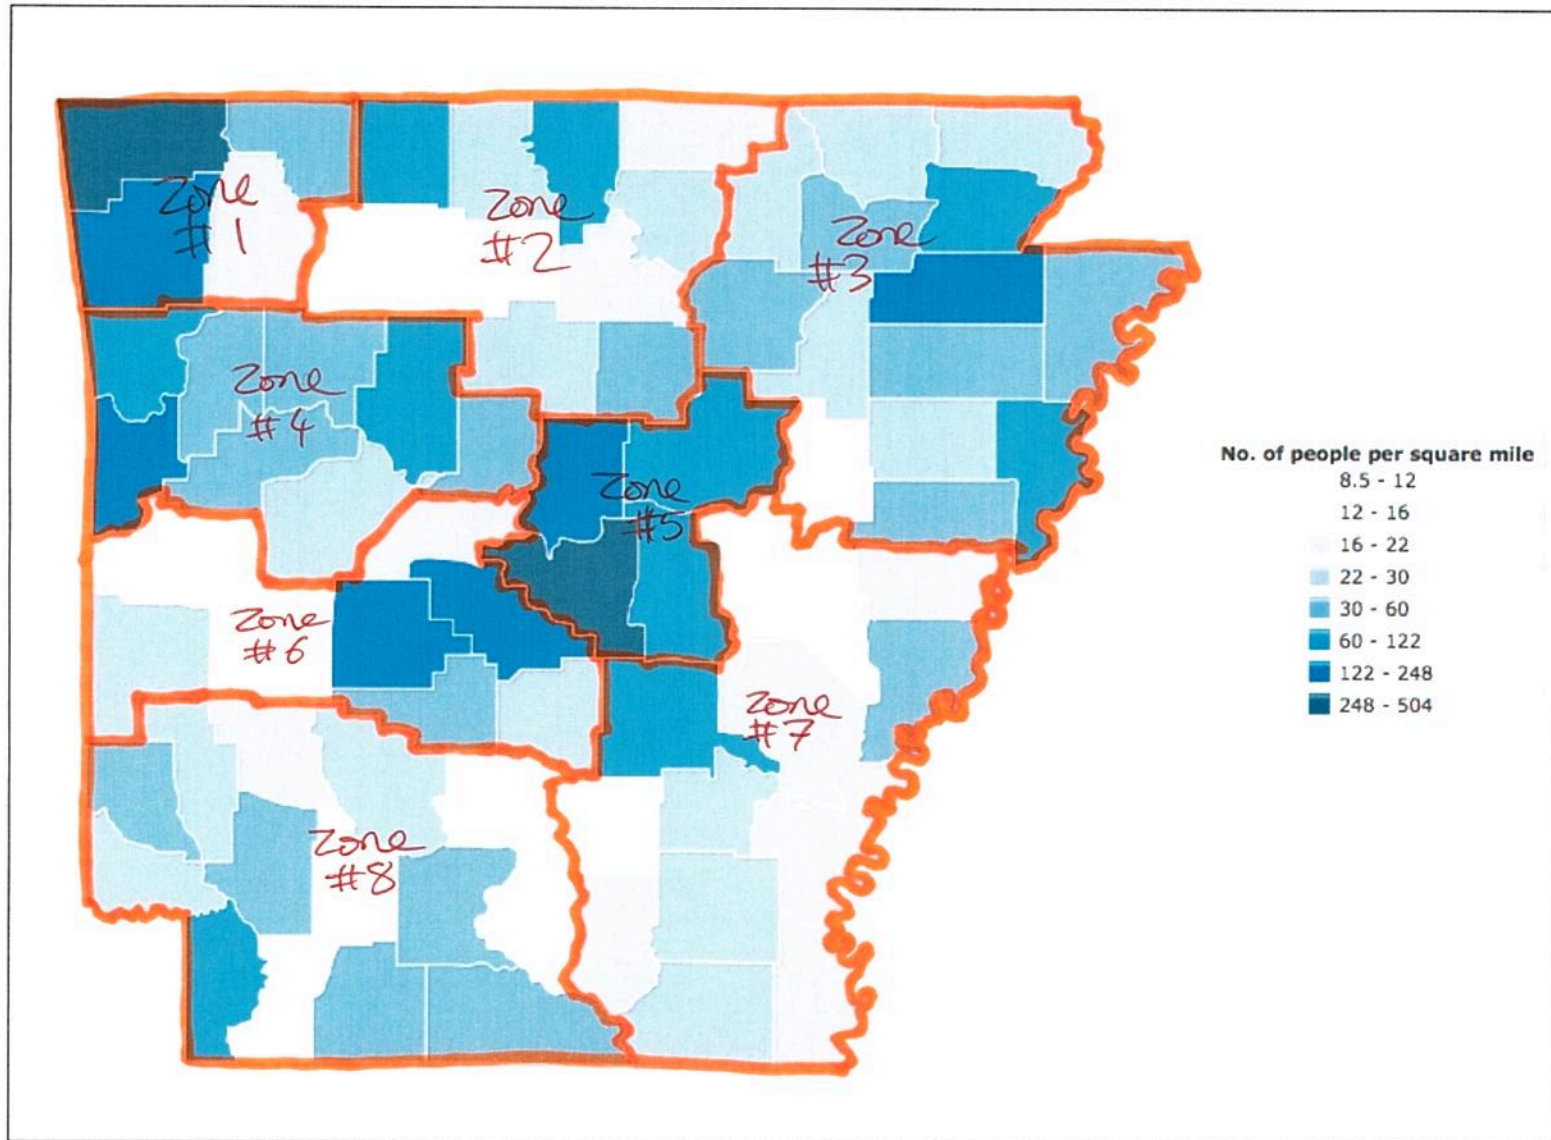

Eight Zones for Dispensary Licenses

	Zone #1	Zone #2	Zone #3	Zone #4	Zone #5	Zone #6	Zone #7	Zone #8	Total Dispensaries	Average Population per dispensary
Population*	518,620	190,585	436,564	361,162	782,482	198,593	230,684	259,514		
Proposed Dispensaries	6	2	5	4	8	2	2	3	32	
Dispensaries by population	86,437	95,293	87,313	90,291	97,810	99,297	115,342	86,505		94,786

*2010 Census data from Indexmundi.com

●●●● AT&T LTE

9:28 AM
nytimes.com

📶 77% 🔋

President Senate House Exit Polls More ▾

LEADER
For Against

Vote by county	For	Against
Pulaski	92,529	62,487
Benton	50,611	43,815
Washington	45,236	31,252
Saline	26,295	24,870
Faulkner	25,083	21,508
Sebastian	24,307	19,254
Garland	21,324	18,835
Craighead	17,276	17,160
White	12,448	14,703
Lonoke	14,241	12,482
Jefferson	14,250	11,013

[- Hide smaller counties](#)

[Full Arkansas Results »](#)